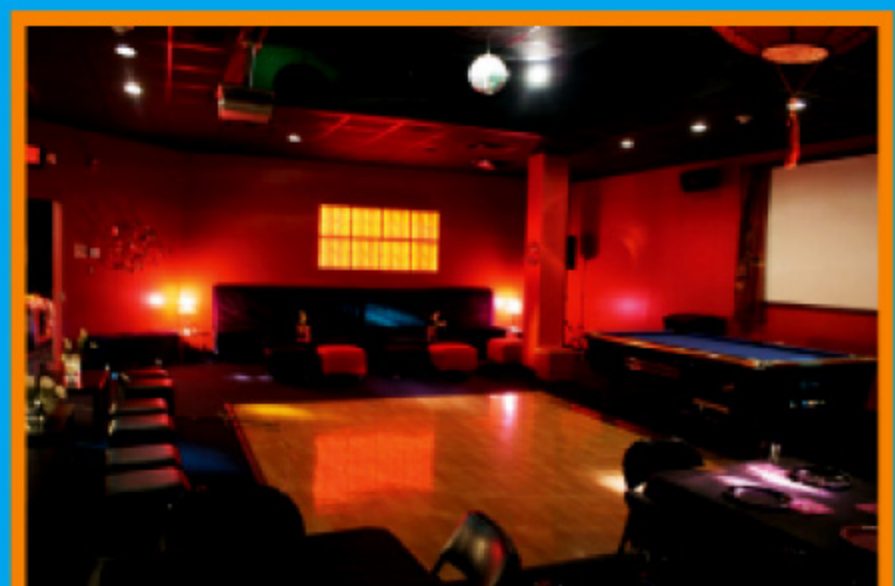

### \* POSH VIP ROOM \*

- Wacky World Inflatable • Unlimited Activities •
- Popcorn • Cotton Candy Machine •
- Pizza • French Fries • Chicken Tenders •
- Soft Drinks •

Price : \$1,200 + tax for up to 25 children  
(\$19.99 each additional)